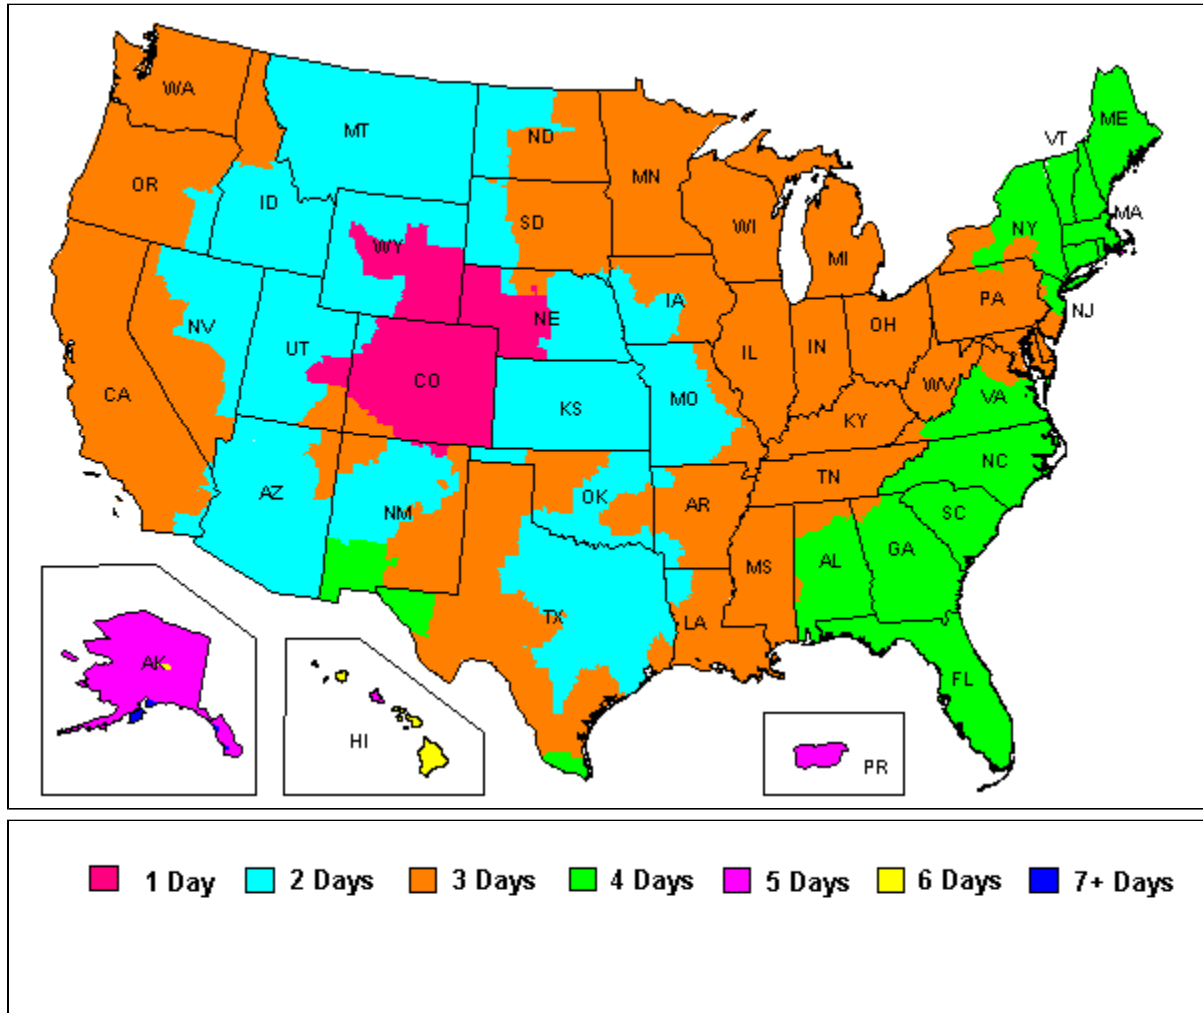

Shipping from ZIP/Postal code: 80503

This map illustrates service schedules in business days as of January, 2009 for FedEx Ground shipments

Please note:

- The map above is a general representation of transit times for FedEx Ground shipments to commercial destinations. In limited areas, transit times may differ between shipments to commercial and residential destinations. For specific transit time information from one ZIP/Postal code to another, please go to [Get Rates & Transit Times](#) under the Ship tab on fedex.com.
- FedEx Ground business days are Monday through Friday (excluding holidays). FedEx Home Delivery business days are Tuesday through Saturday (excluding holidays).

Example: A package shipped via FedEx Ground on Monday with a transit schedule of 2 business days, (not including the day the package is shipped) would be expected for delivery on Wednesday. A package shipped on Friday with a 2-day transit schedule would be expected for delivery the following Tuesday.